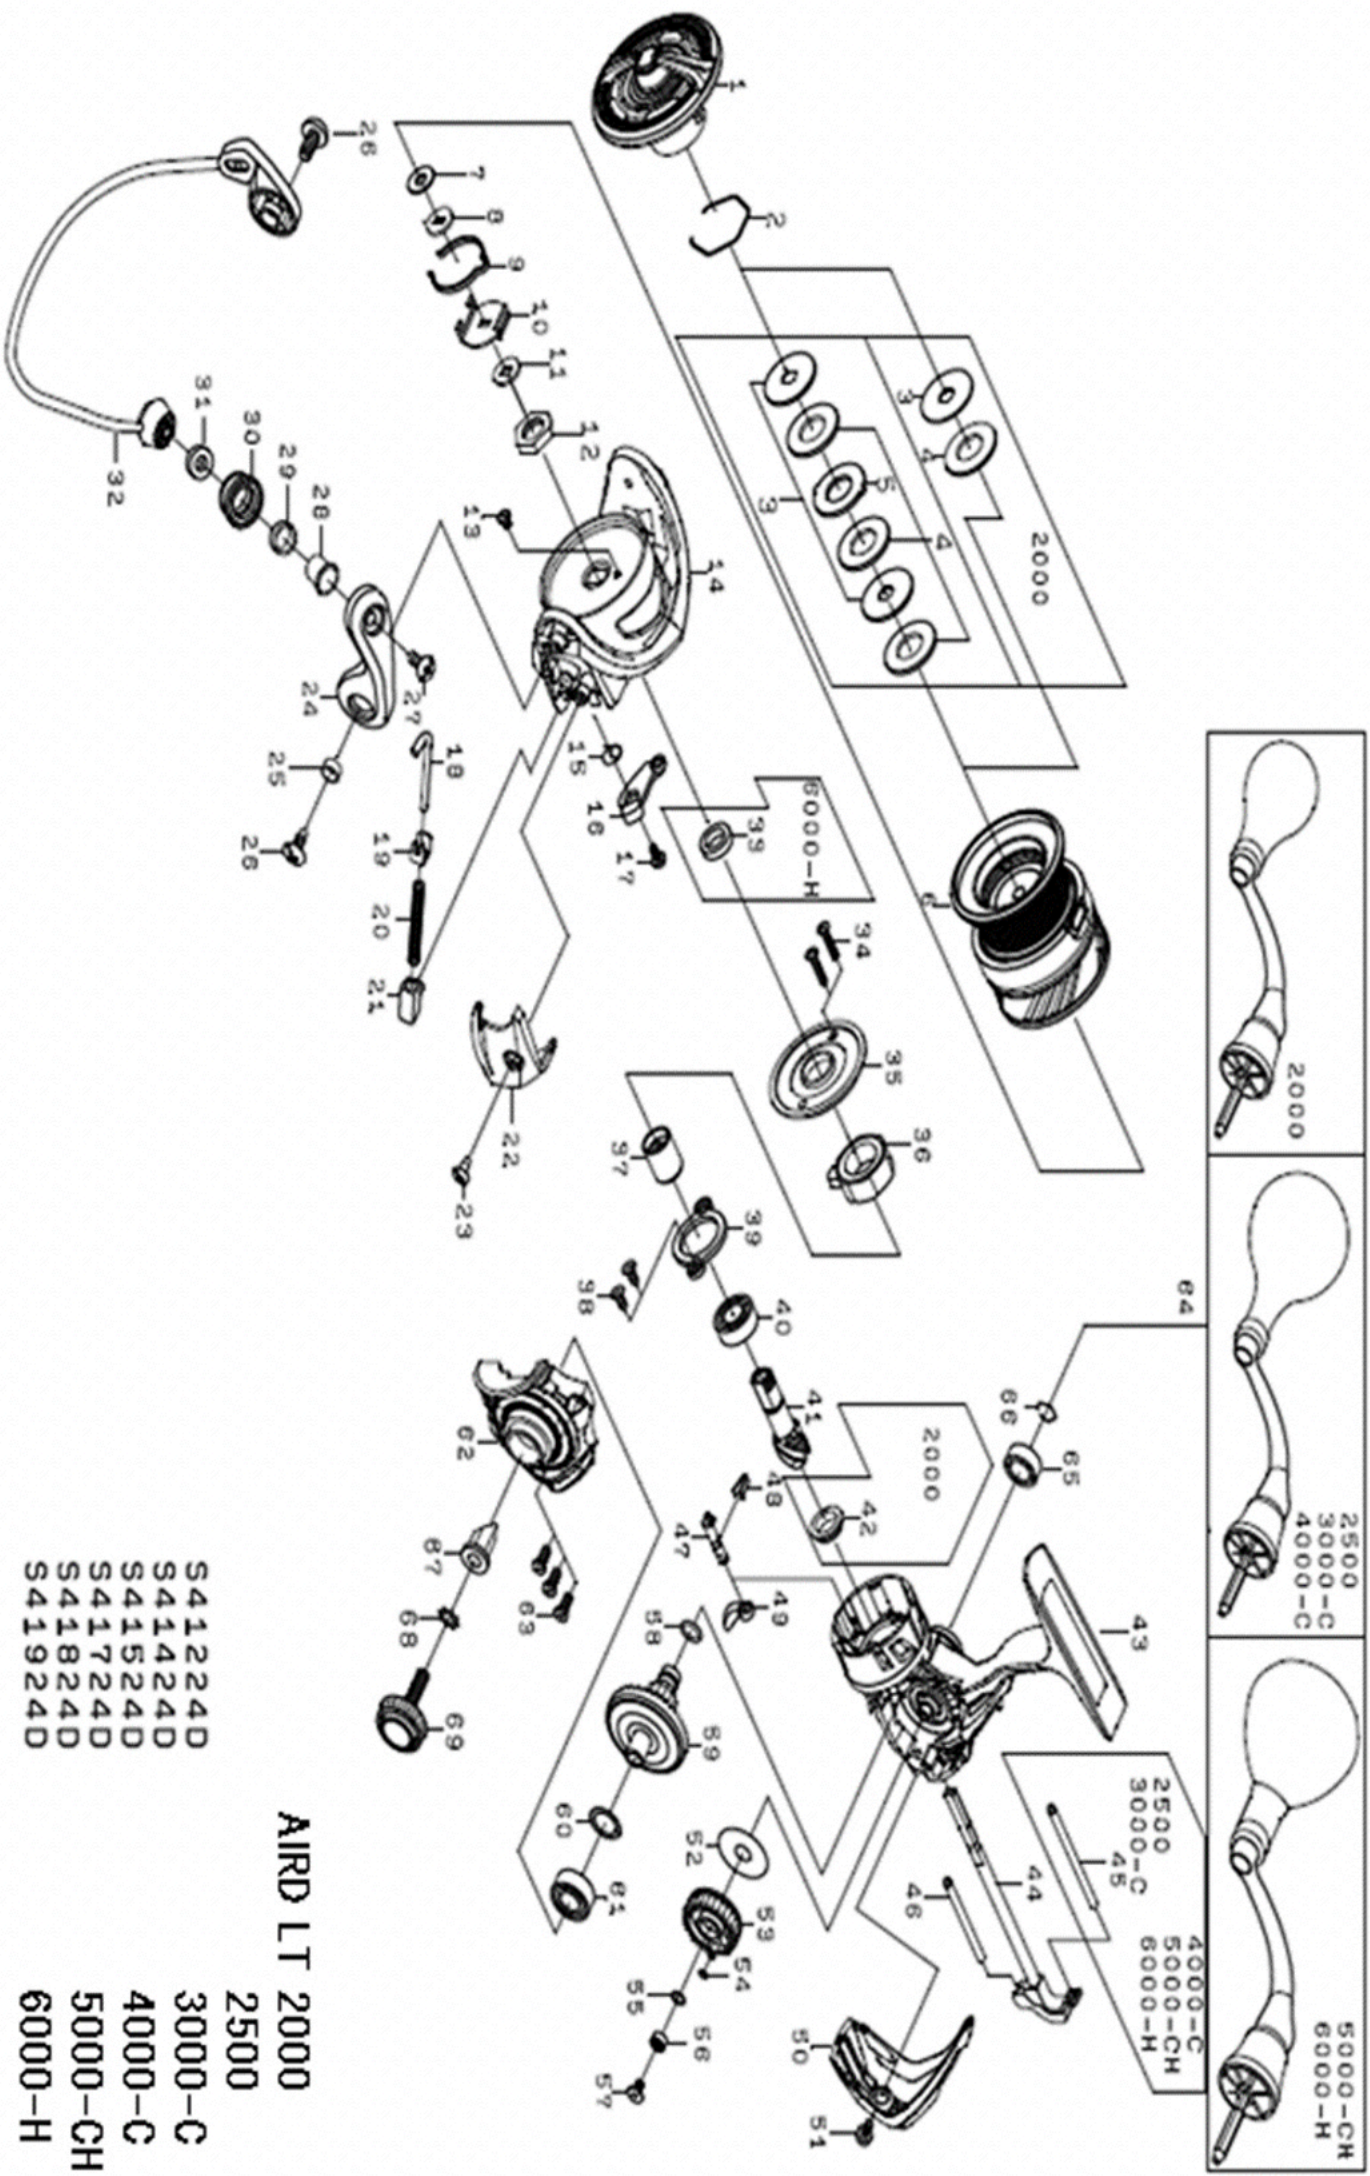

AIRD LT 6000-H

Feel Alive.

Please quote by part number, not key number when ordering.
spares@daiwaaustralia.com.au PH: (02) 8644 8644

- S411224D
- S411424D
- S411524D
- S411724D
- S411824D
- S411924D

1. AIRD LT 2000
2. 2500
   - 3000-C
   - 4000-C
   - 5000-CH
   - 6000-H